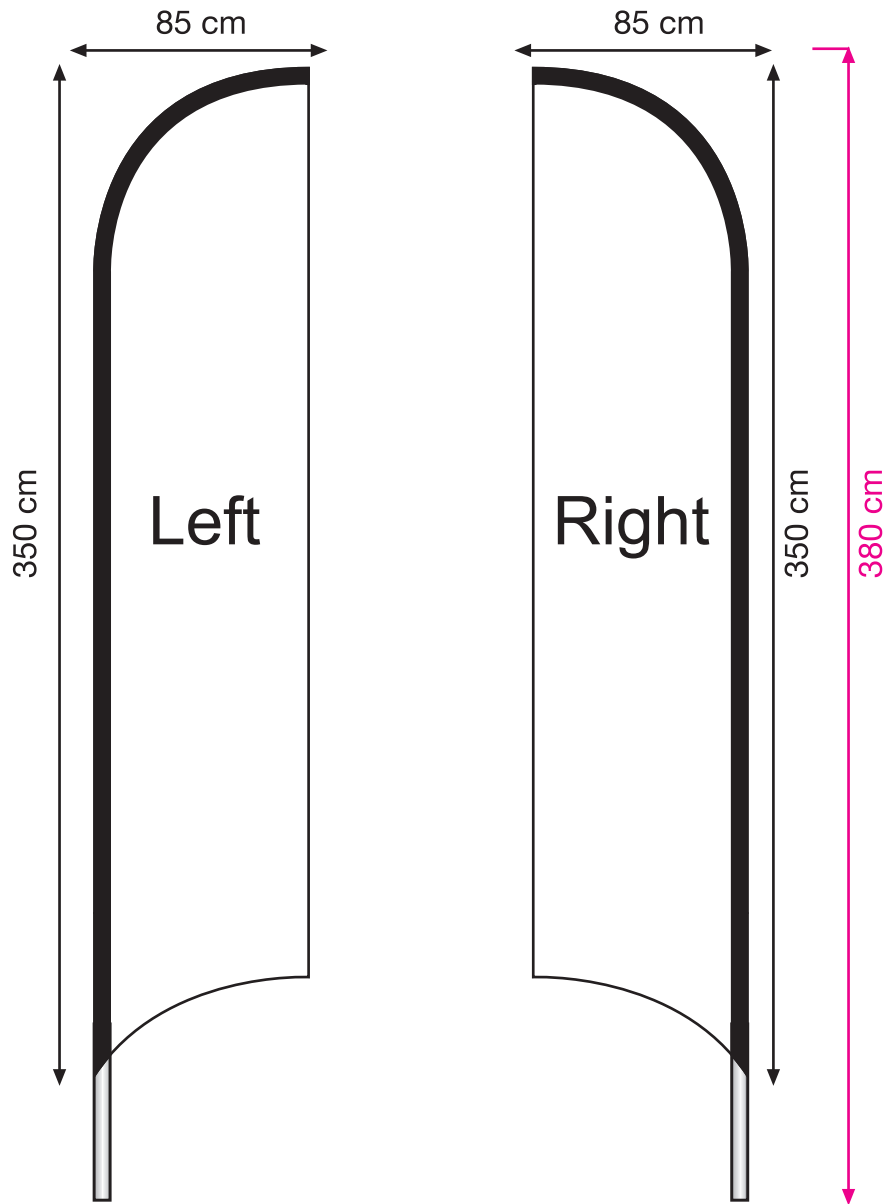

## Preparing artwork:

custom: 85x350 c"m or proportional, with bleed 5 c"m.