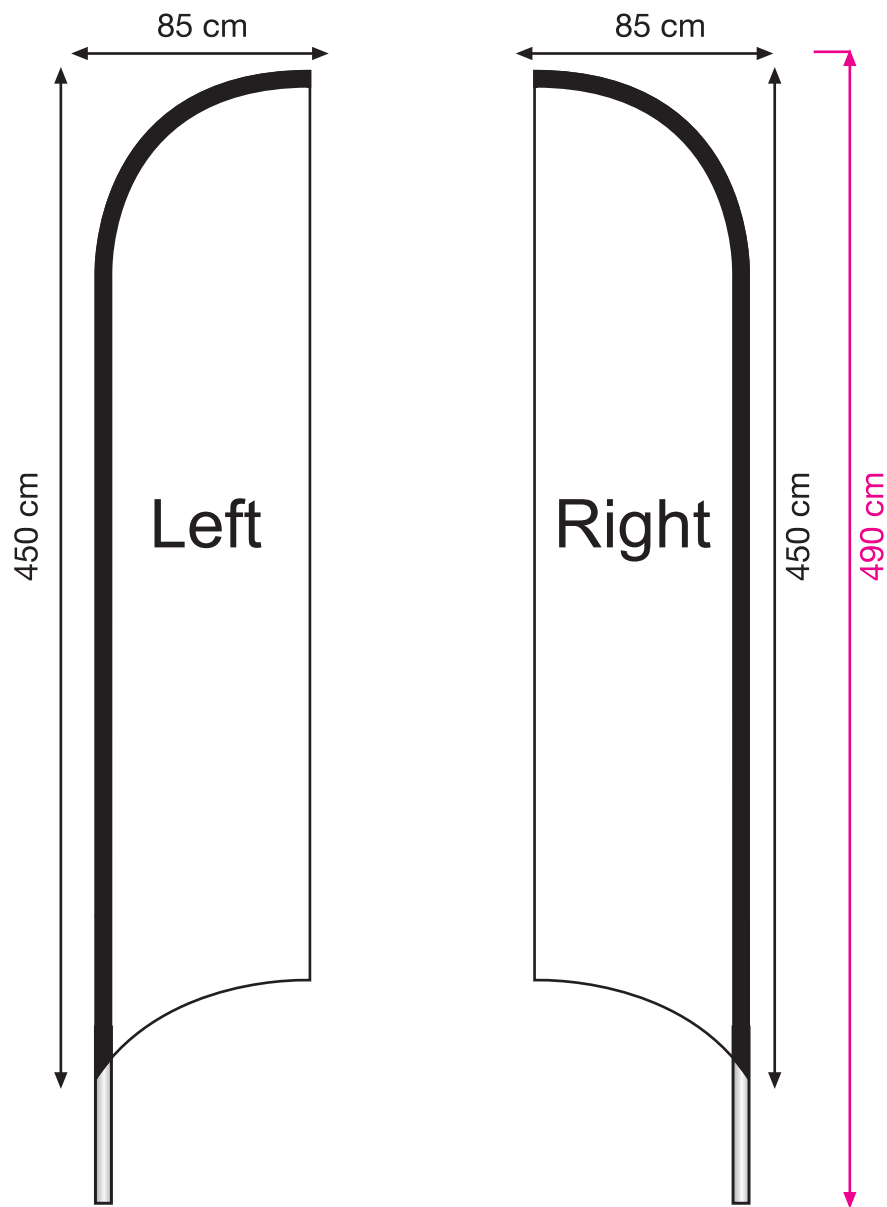

## Preparing artwork:

custom: 85x450 c"m or proportional, with bleed 5 c"m.