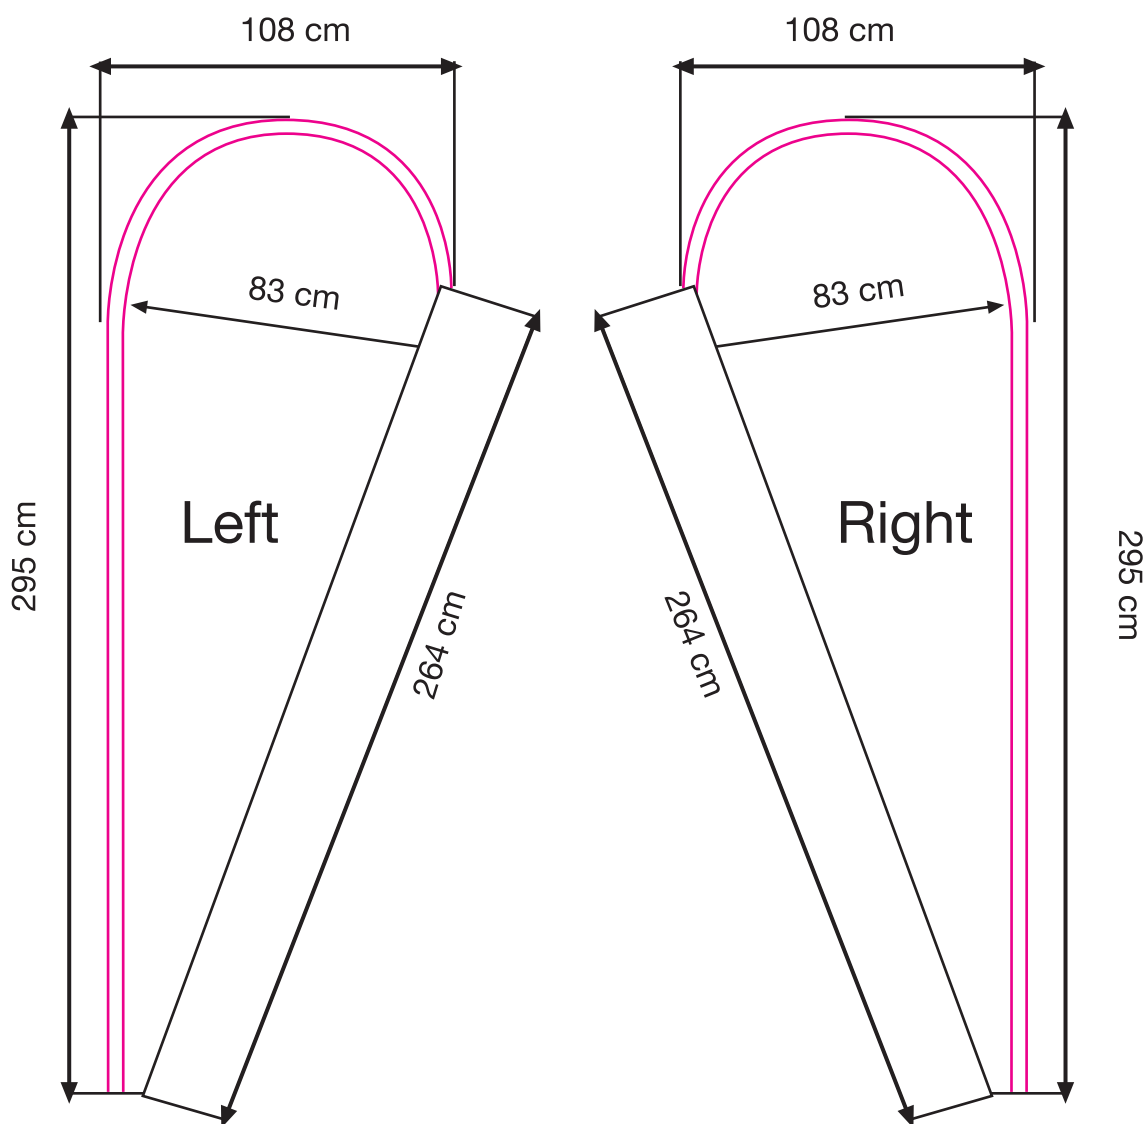

Flying Banner Drop 300

Preparing artwork:

custom: 85x264 c"m or proportional, with bleed 5 c"m.