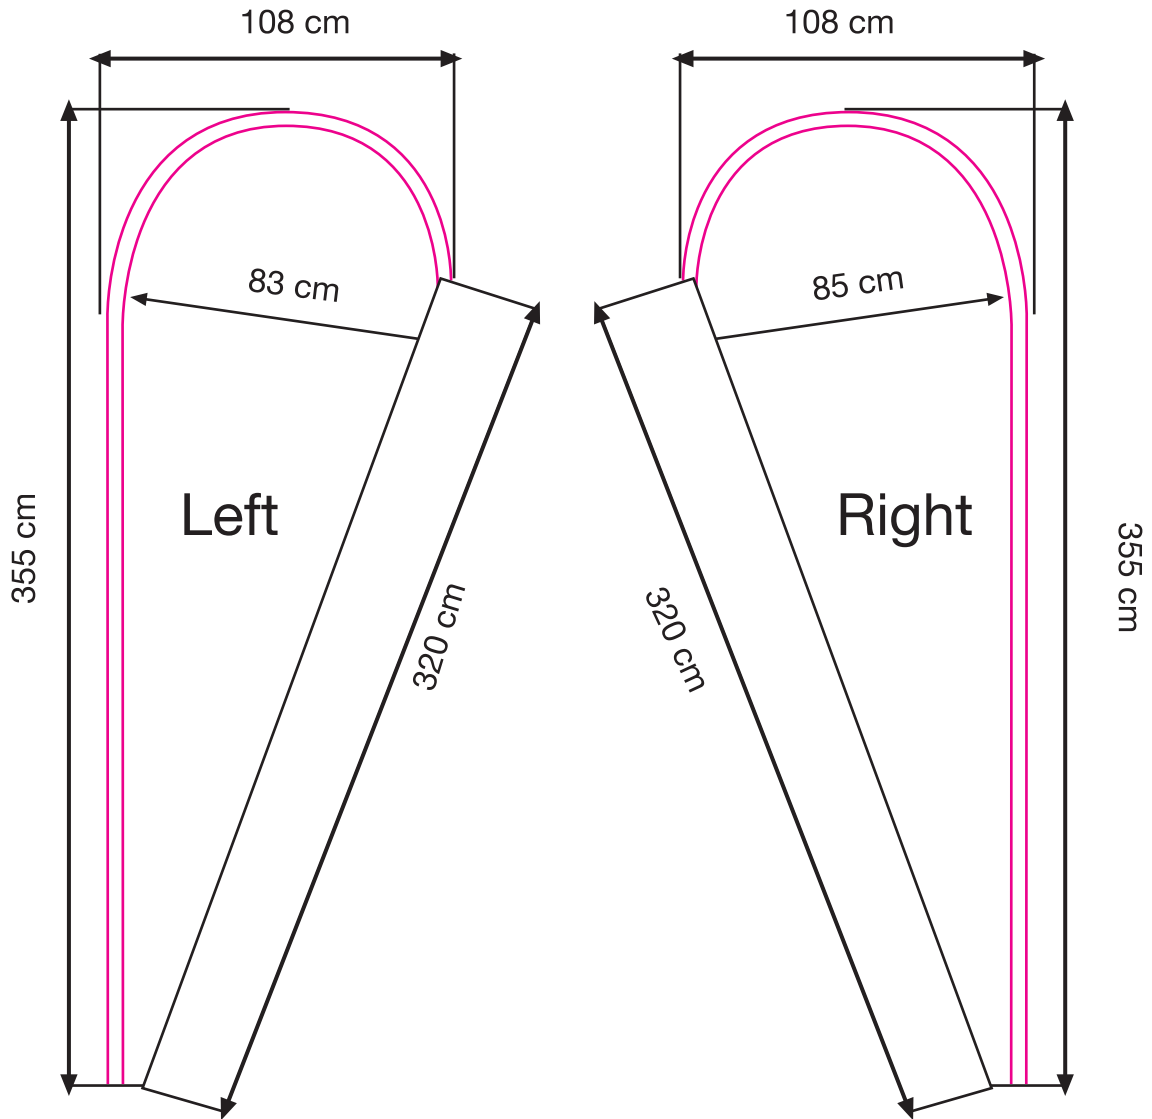

# Flying Banner Drop 400

## Preparing artwork:

custom: 85x320 c"m or proportional, with bleed 5 c"m.