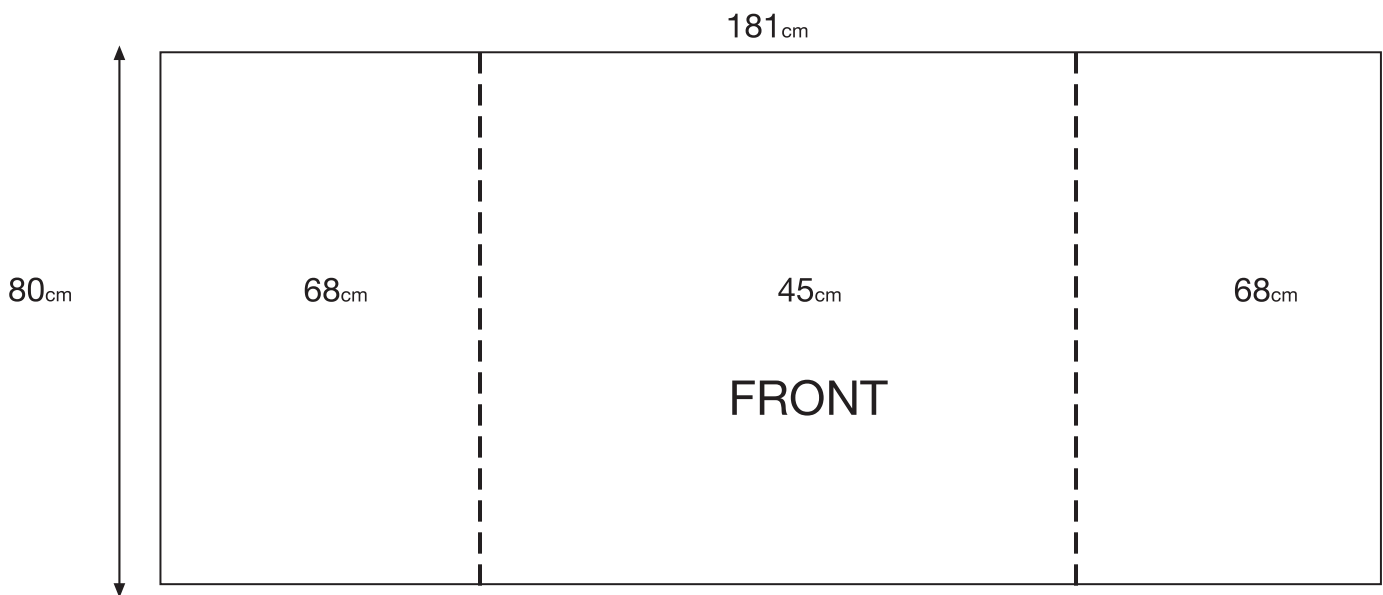

Counter for Pop-Up

80_{cm} x 181_{cm}

Preparing artwork:

custom: 181x80 c"m or proportional, without bleed.

Important graphic elements and text should be in the center-front

Visible area limits, Graphics and Text limits: 45 c"m in the center.